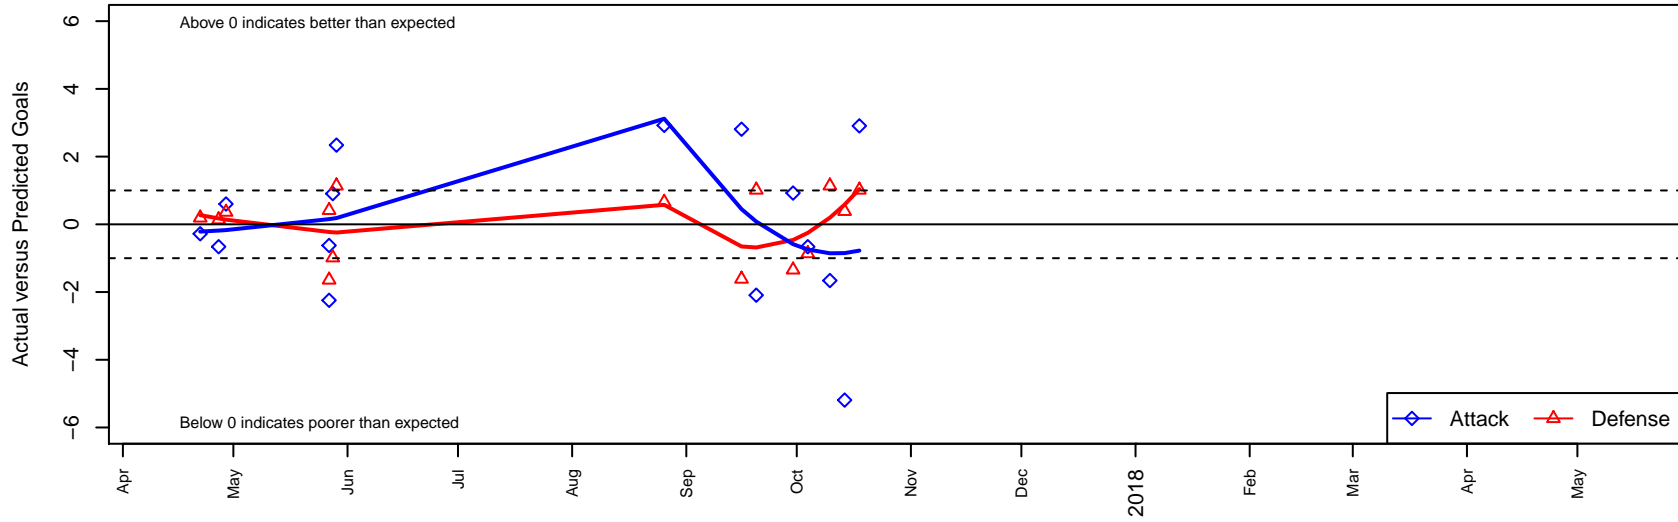

# Idaho Rush Premier B04

Idaho Rush Soccer  
 Boise, ID  
 B04 total strength=1473  
 attack=10.15 defense=10.47  
 fall league = Idaho D3 Div 1 U14

alt names used:  
 IDAHO RUSH 04 PREMIER  
 Idaho Rush Premier (ID) (SC)

Venues played:  
 2016 Spr Idaho D3 U13/U14 Division 1  
 2016 ID State Cup U13  
 2017 Idaho D3 Division 1 U14

**Idaho Rush Premier B04**  
 Dots are actual minus expected GF (blue circles) and GA (red triangles).  
 Blue line is smoothed change in attack strength. Red is smoothed change in defense strength.

**attack and defense variance (black dot)  
relative to other teams  
and top 10 in region**

**attack and defense rating  
relative to others at age  
and all opponents in last 13 months**

**Performance relative to 13 month average**