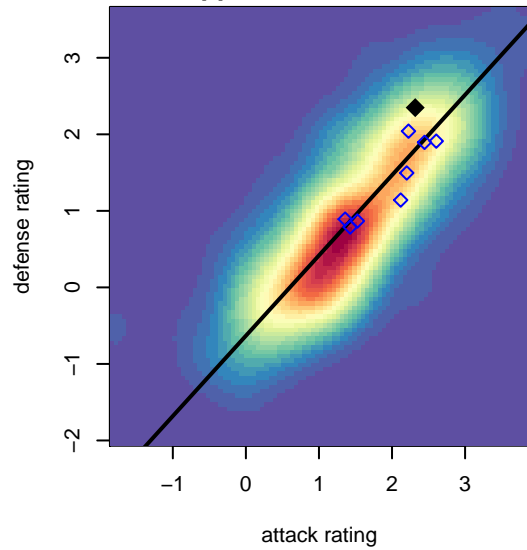

# Idaho Rush Premier B04

Idaho Rush Soccer  
 Boise, ID  
 B04 total strength=1473  
 attack=10.15 defense=10.47  
 fall league = Idaho D3 Div 1 U14

alt names used:  
 IDAHO RUSH 04 PREMIER  
 Idaho Rush Premier (ID) (SC)

Venues played:  
 2016 Spr Idaho D3 U13/U14 Division 1  
 2016 ID State Cup U13  
 2017 Idaho D3 Division 1 U14

**Idaho Rush Premier B04**  
 Dots are actual minus expected GF (blue circles) and GA (red triangles).  
 Blue line is smoothed change in attack strength. Red is smoothed change in defense strength.

**attack and defense variance (black dot)  
relative to other teams  
and top 10 in region**

**attack and defense rating  
relative to others at age  
and all opponents in last 13 months**

**Performance relative to 13 month average**