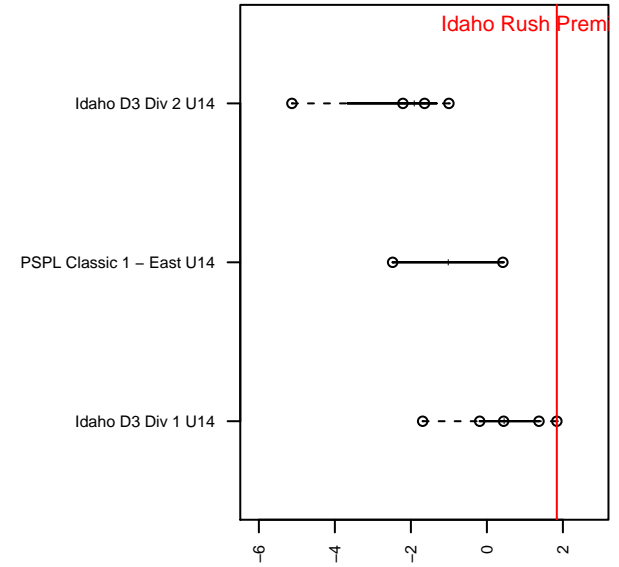

# Idaho Rush Premier B04

Idaho Rush Soccer  
 Boise, ID  
 B04 total strength=1473  
 attack=10.15 defense=10.47  
 fall league = Idaho D3 Div 1 U14

alt names used:  
 IDAHO RUSH 04 PREMIER  
 Idaho Rush Premier (ID) (SC)

Venues played:  
 2016 Spr Idaho D3 U13/U14 Division 1  
 2016 ID State Cup U13  
 2017 Idaho D3 Division 1 U14

**Idaho Rush Premier B04**  
 Dots are actual minus expected GF (blue circles) and GA (red triangles).  
 Blue line is smoothed change in attack strength. Red is smoothed change in defense strength.

**attack and defense variance (black dot)  
relative to other teams  
and top 10 in region**

**attack and defense rating  
relative to others at age  
and all opponents in last 13 months**

**Performance relative to 13 month average**