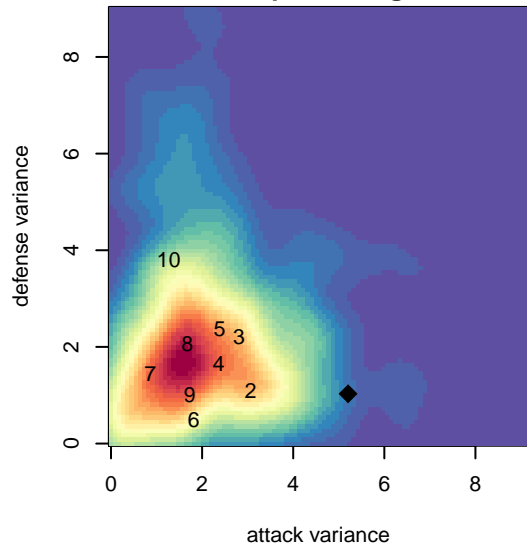

# Idaho Rush Premier B04

Idaho Rush Soccer  
 Boise, ID  
 B04 total strength=1473  
 attack=10.15 defense=10.47  
 fall league = Idaho D3 Div 1 U14

alt names used:  
 IDAHO RUSH 04 PREMIER  
 Idaho Rush Premier (ID) (SC)

Venues played:  
 2016 Spr Idaho D3 U13/U14 Division 1  
 2016 ID State Cup U13  
 2017 Idaho D3 Division 1 U14

**Idaho Rush Premier B04**  
 Dots are actual minus expected GF (blue circles) and GA (red triangles).  
 Blue line is smoothed change in attack strength. Red is smoothed change in defense strength.

**attack and defense variance (black dot)  
relative to other teams  
and top 10 in region**

**attack and defense rating  
relative to others at age  
and all opponents in last 13 months**

**Performance relative to 13 month average**